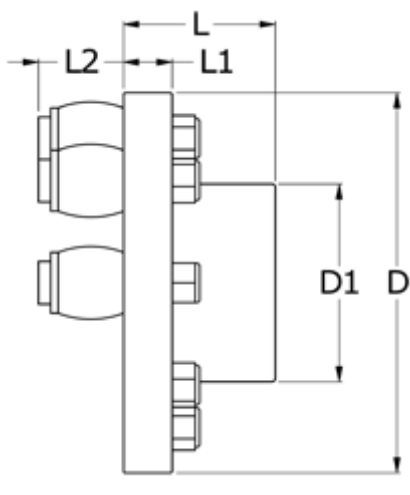

Data Sheet

Article number: 330740002

Description: Coupling Rupex size 400
Part 2 (incl. Bolts and rubber elements)

Measures

| | |
|--------------|---------|
| D | = 400 |
| D1 | = 230 |
| L | = 160 |
| L1 | = 42 |
| L2 | = 75 |
| Max bore | = 140 |
| Torque (N m) | = 12500 |